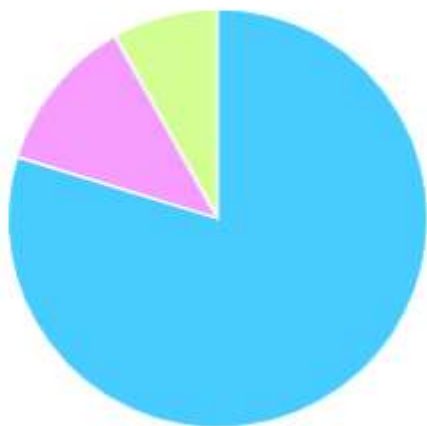

Electric Outages Lewes BPW

Month	Date	Circuit	Customers Interrupted	Duration	Cause	Percent System Reliability
January 2022	1/03/22	3	Estimated 600	90	Snowstorm	99.96907%
February 2022	2/17/22	1	7	60	Equipment worn out	99.99909%
	2/18/22	3	5	240	Equipment worn out	
	2/22/22	3	1	30	Equipment worn out	
March 2022	3/03/22	1	5	30	Squirrel	99.99991%
April 2022	4/09/22	2	11	120	Bird	99.99957%
	4/13/22	1	5	40	Squirrel	
	4/22/22	1	3	45	Unknown	
May 2022	5/01/22	1	4	50	Squirrel	

Causes Ranked by Duration

Cause	Duration	View
Bird	1,320	
Squirrel	200	
Unknown	135	